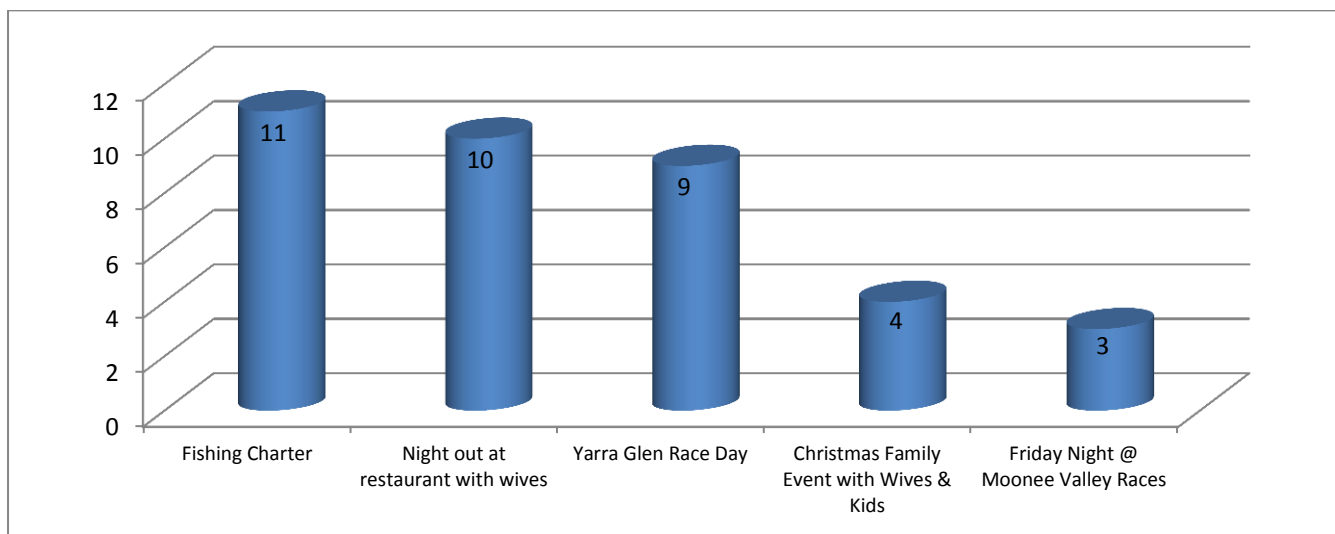

And some good ideas that we will look into for 2015 on additions to the website

- Career earnings if possible.
- Open forum sledging
- Perhaps a rules section - Rule of the month.

Queen's Birthday Golf Trip

10 players liked the idea of a Queens Birthday Golf Trip away, with the most popular destinations as follows:

Non-Golf Events:

There was plenty of interest and feedback in club non-golf events, with 15 players showing interest.

Most popular were as follows:

As for the number of events, majority thought 2-3 events was the right number.

Merchandise

Great interest in some new Merchandise, with 17 players surveyed interested in some form of merchandise. Breakdown is as follows: