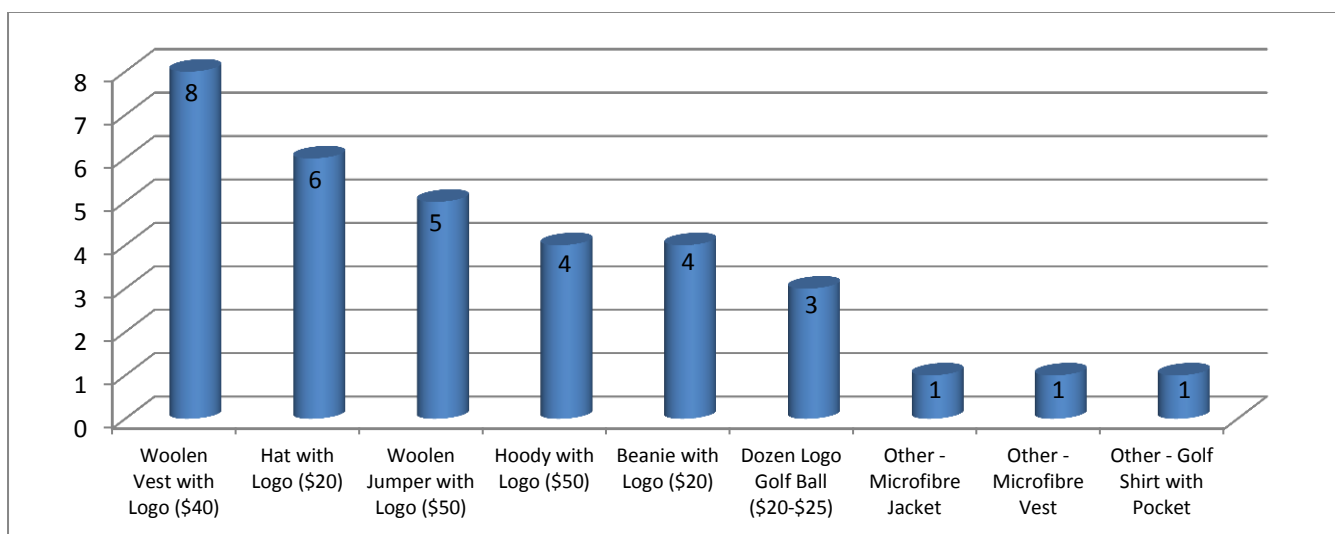

10 players liked the idea of a Queens Birthday Golf Trip away, with the most popular destinations as follows:

Non-Golf Events:

There was plenty of interest and feedback in club non-golf events, with 15 players showing interest.

Most popular were as follows:

As for the number of events, majority thought 2-3 events was the right number.

Merchandise

Great interest in some new Merchandise, with 17 players surveyed interested in some form of merchandise. Breakdown is as follows: