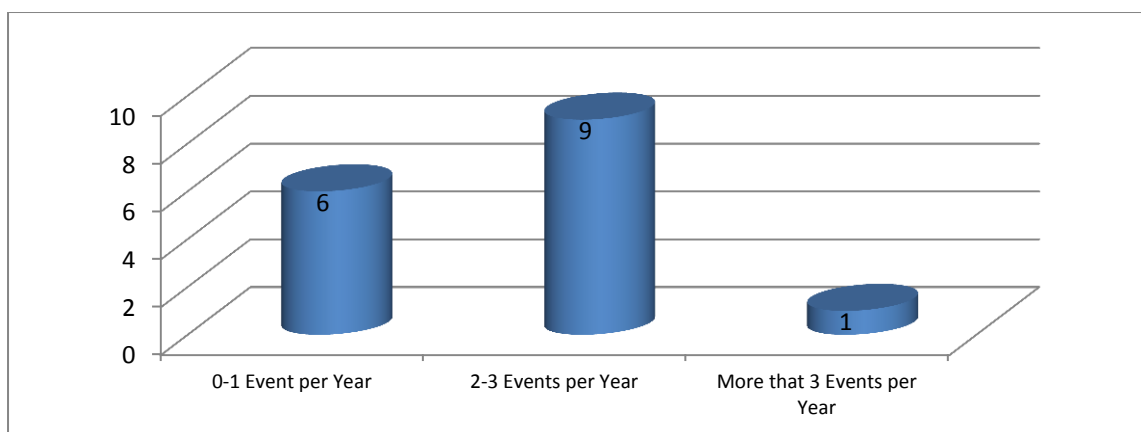

10 players liked the idea of a Queens Birthday Golf Trip away, with the most popular destinations as follows:

Non-Golf Events:

There was plenty of interest and feedback in club non-golf events, with 15 players showing interest.

Most popular were as follows:

As for the number of events, majority thought 2-3 events was the right number.

Merchandise

Great interest in some new Merchandise, with 17 players surveyed interested in some form of merchandise. Breakdown is as follows: