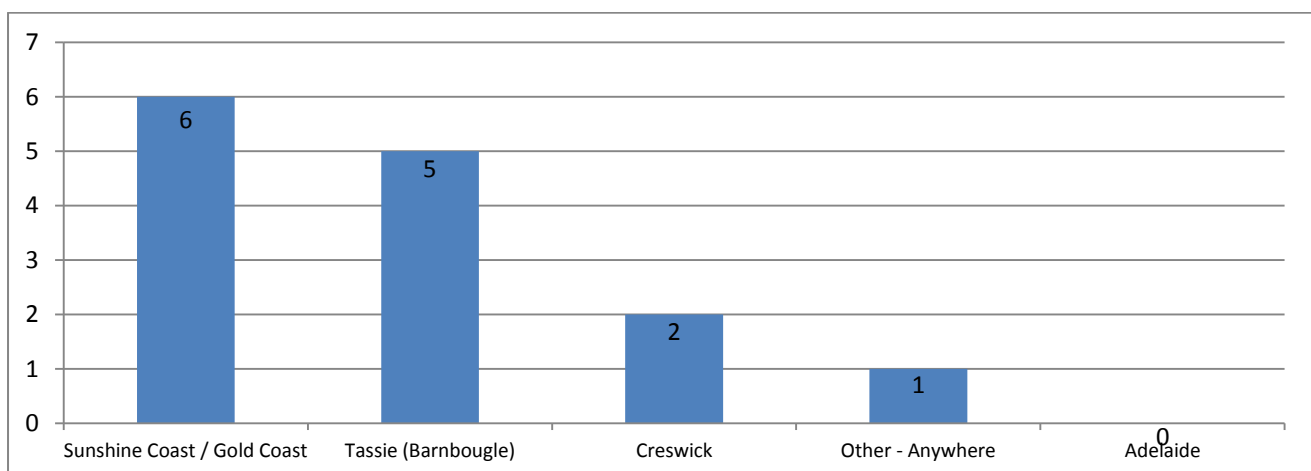

10 players liked the idea of a Queens Birthday Golf Trip away, with the most popular destinations as follows:

Non-Golf Events:

There was plenty of interest and feedback in club non-golf events, with 15 players showing interest.